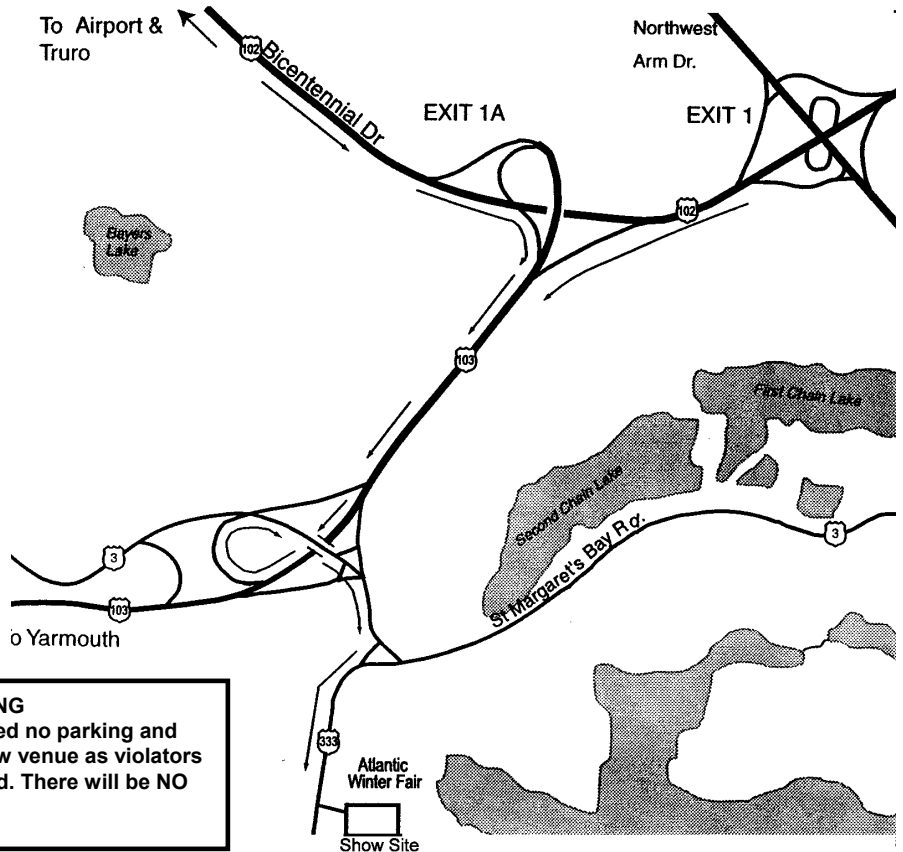

Exhibitors and handlers are solely responsible for having their dogs at ringside when classes are called. It is not the responsibility of the Ring Steward to locate the dogs.

There will be **absolutely no throwing food** on the Conformation ring floors. This is dangerous and someone could easily slip and get hurt.

**Saturday, Sept. 1, 2007**

**SWEEPSTAKES:**

**Judge: R. (Bubbles) Wood-Davis**

**Ring: 3 Time: 9:00**

Puppy Sweeps 4M, 11F

Veteran Sweeps 1M, 1F

**Directions to show site:**

From Hwy 102 take Exit 1A onto Hwy 103. Take exit 2B onto Hwy 3. At the lights go right onto the Prospect Road (Hwy 333). Exhibition Park is about 1km on your left. Go through the gate at the right of the building for parking and admission to the show site.

**PARKING**  
Please observe the posted no parking and fire lane signs at the show venue as violators will be ticketed and towed. There will be NO exceptions